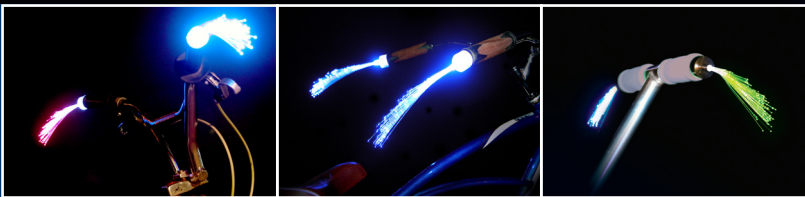

## Fiber-Optic Handlebar Streamers

- Dazzling streams of colorful light for fun and excitement during dusk and nighttime rides.
- Fits standard handle grips with holes. Each package includes two end cap adapters for bikes or scooters with solid end caps.
- Includes six 1.5V (AG13) batteries (3 per Handlebeam). Batteries last 30 hours or more and are replaceable.
- Lead Free and Consumer Product Safety Improvement Act (CPSIA) certified.
- Available in:

### Lights Up Bikes & Scooters!

Case Pack:	Case Dimensions:	Item Dimensions:
12-count; all one color, or assorted (4 Rainbow, 4 Pink, 4 Blue)	13" x 9.5" x 4.5" (0.3 cu ft) 2 lbs	12" x 4" x 1.25"

Look for **SPINBEAMS!** Light-up fiber-optics for bike spokes – coming soon!